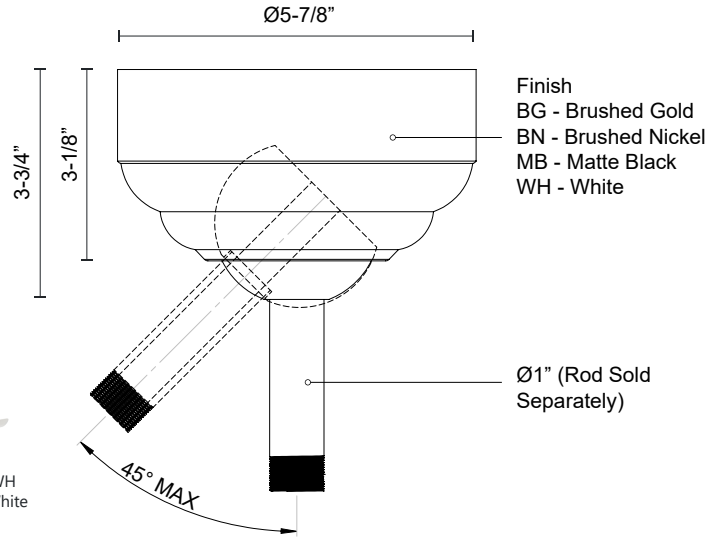

SPECIFICATION DETAILS

Slope Ceiling Adaptor Dimensions	D5-7/8" x H3-3/4"
Sloped Ceiling Adaptable	Yes, Up to 45 Degrees
Location	Damp; Dry (Only CF94956 & CF584054) Wet (Only CF92952)

Finish
 BG - Brushed Gold
 BN - Brushed Nickel
 MB - Matte Black
 WH - White